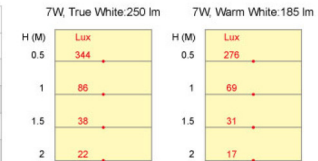

V2 series

Chipsets	EPISTAR
Power Consumption	7 Watts
True White	CRI 75 250 lm
	CRI 90 195 lm
Natural White	CRI 75 250 lm
	CRI 90 195 lm
Warm White	CRI 75 185 lm
	CRI 90 160 lm