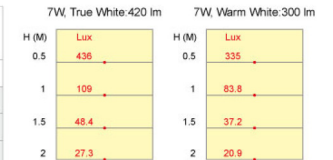

V3 series

Chipsets	LUXEON® Rebel	CREE® LEDs MC-E	CREE® LEDs XM-L
Power Consumption	1 Watt	3 Watts	7 Watts
True White	CRI 80 95 lm	160 lm	420 lm
Natural White	CRI 80 95 lm	160 lm	360 lm
Warm White	CRI 80 55 lm	95 lm	300 lm
	CRI 90 45 lm	60 lm	-
Red	35 lm	60 lm	-
Green	80 lm	150 lm	-
Blue	25 lm	45 lm	-