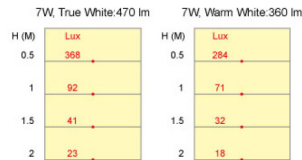

LAMP LUMINOUS FLUX

All Lamp Luminous Flux Data are Indicated in Max Values

V6 series

Chipsets	CREE® LEDs MT-G
Power Consumption	7 Watts
True White	CRI 75 530 lm
Natural White	CRI 80 460 lm
Warm White	CRI 80 405 lm

V5 series

Chipsets	LUXEON® Rebel ES	CREE® LEDs XP-G
Power Consumption	7 Watts	7 Watts
True White	CRI 80 410 lm	470 lm
Natural White	CRI 80 380 lm	415 lm
Warm White	CRI 80 340 lm	360 lm
	CRI 90 275 lm	-

Chipsets	OSRAM OSOLON® SSL 150 LED
Power Consumption	7 Watts
True White	CRI 70 410 lm
Natural White	CRI 82 350 lm
Warm White	CRI 82 300 lm
	CRI 95 275 lm

LAMP LUMINOUS FLUX

All Lamp Luminous Flux Data are Indicated in Max Values

V4 series

Chipsets	LUXEON® Rebel	CREE® LEDs XP-C
Power Consumption	7 Watts	7 Watts
True White	CRI 80 360 lm	355 lm
Natural White	CRI 80 360 lm	330 lm
Warm White	CRI 80 275 lm	270 lm
	CRI 90 220 lm	-
Red	130 lm	-
Green	320 lm	-
Blue	100 lm	-