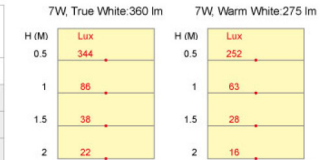

LAMP LUMINOUS FLUX

All Lamp Luminous Flux Data are Indicated in Max Values

V6 series

Chipsets	CREE® LEDs MT-G
Power Consumption	7 Watts
True White	CRI 75 530 lm
Natural White	CRI 80 460 lm
Warm White	CRI 80 405 lm

V5 series

Chipsets	LUXEON® Rebel ES	CREE® LEDs XP-G
Power Consumption	7 Watts	7 Watts
True White	CRI 80 410 lm	470 lm
Natural White	CRI 80 380 lm	415 lm
Warm White	CRI 80 340 lm	360 lm
	CRI 90 275 lm	-

Chipsets	OSRAM OSOLON® SSL 150 LED
Power Consumption	7 Watts
True White	CRI 70 410 lm
Natural White	CRI 82 350 lm
Warm White	CRI 82 300 lm
	CRI 95 275 lm

LAMP LUMINOUS FLUX

All Lamp Luminous Flux Data are Indicated in Max Values

V4 series

Chipsets	LUXEON® Rebel	CREE® LEDs XP-C
Power Consumption	7 Watts	7 Watts
True White	CRI 80 360 lm	355 lm
Natural White	CRI 80 360 lm	330 lm
Warm White	CRI 80 275 lm	270 lm
	CRI 90 220 lm	-
Red	130 lm	-
Green	320 lm	-
Blue	100 lm	-