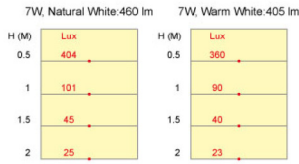

LAMP LUMINOUS FLUX

All Lamp Luminous Flux Data are Indicated in Max Values

V6 series

Chipsets	CREE® LEDs MT-G
Power Consumption	7 Watts
True White	CRI 75 530 lm
Natural White	CRI 80 460 lm
Warm White	CRI 80 405 lm

Chipsets	OSRAM OSOLON® SSL 150 LED
Power Consumption	7 Watts
True White	CRI 70 410 lm
Natural White	CRI 82 350 lm
Warm White	CRI 82 300 lm
	CRI 95 275 lm

LAMP LUMINOUS FLUX

All Lamp Luminous Flux Data are Indicated in Max Values

V4 series

Chipsets	LUXEON® Rebel	CREE® LEDs XP-C
Power Consumption	7 Watts	7 Watts
True White	CRI 80 360 lm	355 lm
Natural White	CRI 80 360 lm	330 lm
Warm White	CRI 80 275 lm	270 lm
	CRI 90 220 lm	-
Red	130 lm	-
Green	320 lm	-
Blue	100 lm	-

V2 series

Chipsets	EPISTAR
Power Consumption	7 Watts
True White	CRI 75 250 lm
	CRI 90 195 lm
Natural White	CRI 75 250 lm
	CRI 90 195 lm
Warm White	CRI 75 185 lm
	CRI 90 160 lm

V1 series

Chipsets	EPISTAR	
Power Consumption	5 Watts	7 Watts
True White	CRI 70 185 lm	210 lm
	CRI 90 150 lm	170 lm
Natural White	CRI 70 185 lm	210 lm
	CRI 90 150 lm	170 lm
Warm White	CRI 70 125 lm	160 lm
	CRI 90 100 lm	115 lm
Red	60 lm	70 lm
Green	70 lm	85 lm
Blue	35 lm	40 lm