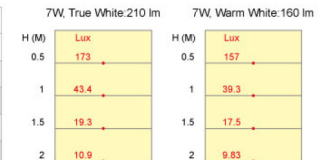

Chipsets	OSRAM OSOLON® SSL 150 LED
Power Consumption	7 Watts
True White	CRI 70 410 lm
Natural White	CRI 82 350 lm
Warm White	CRI 82 300 lm
	CRI 95 275 lm

LAMP LUMINOUS FLUX

All Lamp Luminous Flux Data are Indicated in Max Values

V4 series

Chipsets	LUXEON® Rebel	CREE® LEDs XP-C
Power Consumption	7 Watts	7 Watts
True White	CRI 80 360 lm	355 lm
Natural White	CRI 80 360 lm	330 lm
Warm White	CRI 80 275 lm	270 lm
	CRI 90 220 lm	-
Red	130 lm	-
Green	320 lm	-
Blue	100 lm	-

V3 series

Chipsets	LUXEON® Rebel	CREE® LEDs MC-E	CREE® LEDs XM-L
Power Consumption	1 Watt	3 Watts	7 Watts
True White	CRI 80 95 lm	160 lm	420 lm
Natural White	CRI 80 95 lm	160 lm	360 lm
Warm White	CRI 80 55 lm	95 lm	300 lm
	CRI 90 45 lm	60 lm	-
Red	35 lm	60 lm	-
Green	80 lm	150 lm	-
Blue	25 lm	45 lm	-

V2 series

Chipsets	EPISTAR
Power Consumption	7 Watts
True White	CRI 75 250 lm
	CRI 90 195 lm
Natural White	CRI 75 250 lm
	CRI 90 195 lm
Warm White	CRI 75 185 lm
	CRI 90 160 lm

V1 series

Chipsets	EPISTAR	
Power Consumption	5 Watts	7 Watts
True White	CRI 70 185 lm	210 lm
	CRI 90 150 lm	170 lm
Natural White	CRI 70 185 lm	210 lm
	CRI 90 150 lm	170 lm
Warm White	CRI 70 125 lm	160 lm
	CRI 90 100 lm	115 lm
Red	60 lm	70 lm
Green	70 lm	85 lm
Blue	35 lm	40 lm