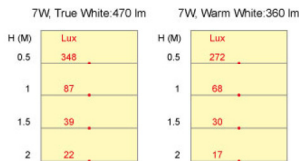

LAMP LUMINOUS FLUX

All Lamp Luminous Flux Data are Indicated in Max Values

V6 series

Chipsets	CREE® LEDs MT-G
Power Consumption	7 Watts
True White	CRI 75 530 lm
Natural White	CRI 80 460 lm
Warm White	CRI 80 405 lm

V5 series

Chipsets	LUXEON® Rebel ES	CREE® LEDs XP-G
Power Consumption	7 Watts	7 Watts
True White	CRI 80 410 lm	470 lm
Natural White	CRI 80 380 lm	415 lm
Warm White	CRI 80 340 lm	360 lm
	CRI 90 275 lm	-

Chipsets	OSRAM OSOLON® SSL 150 LED
Power Consumption	7 Watts
True White	CRI 70 410 lm
Natural White	CRI 82 350 lm
Warm White	CRI 82 300 lm
	CRI 95 275 lm

LAMP LUMINOUS FLUX

All Lamp Luminous Flux Data are Indicated in Max Values

V4 series

Chipsets	LUXEON® Rebel	CREE® LEDs XP-C
Power Consumption	7 Watts	7 Watts
True White	CRI 80 360 lm	355 lm
Natural White	CRI 80 360 lm	330 lm
Warm White	CRI 80 275 lm	270 lm
	CRI 90 220 lm	-
Red	130 lm	-
Green	320 lm	-
Blue	100 lm	-